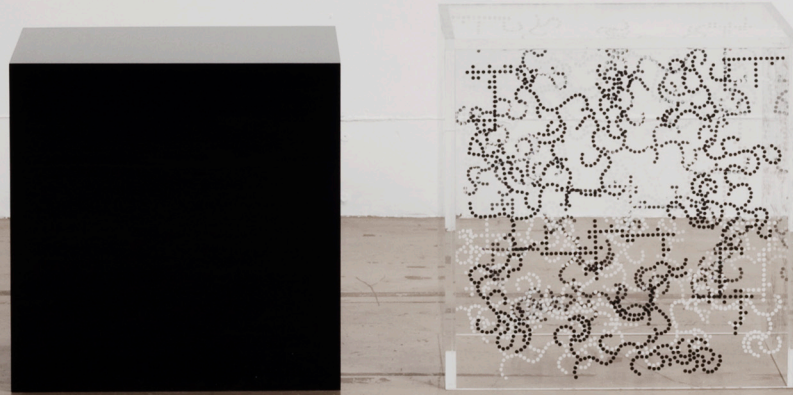

# DOUBLES CUBES

detail :

• doubles cubes - specifications •

designer : eva levy  
year of design : 2006  
material : plexiglass  
contact : [claire@disconoir.com](mailto:claire@disconoir.com)

colors :

plexiglass :  
(2nd cube)  
transparent

dots :  
(2nd cube)  
white

first cube &  
dots (2nd cube):  
black